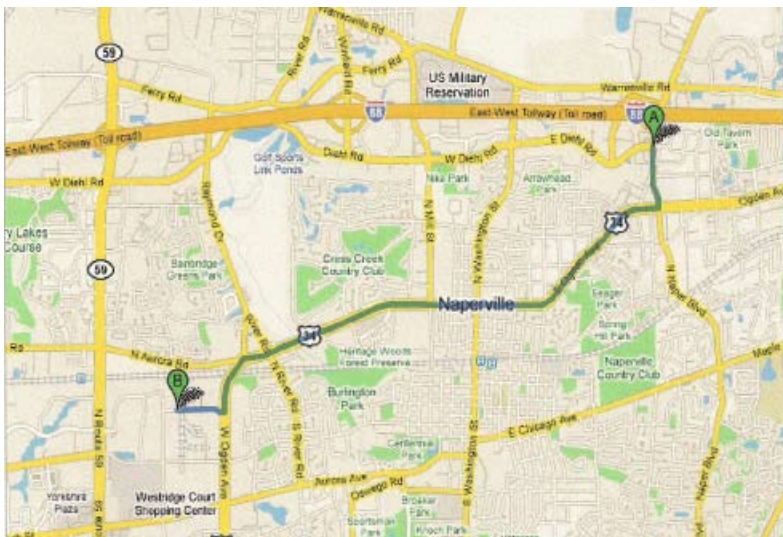

www.naperselect.com

1801 North Naper Boulevard
Naperville, Illinois

PHILADELPHIA • ROCHESTER • CHICAGO • TORONTO • BUFFALO • MINNESOTA

2009 FANN CUP TRAVEL INFORMATION

FOR TRAVEL INFORMATION OR ASSISTANCE CONTACT
SEA, AIR AND LAND TRAVEL
THE OFFICIAL TRAVEL AGENT OF THE 2009 FANN CUP

888-725-8785 847-991-2500

APPROXIMATE TRAVEL TIMES FROM AIRPORT TO HOTEL:

- CHICAGO O'HARE : 28 MINUTES**
- CHICAGO MIDWAY: 41 MINUTES**
- ROCKFORD AIRPORT: 1 HR 22 MIN**
- MILWAUKEE WISCONSIN: 1 HR 42 MIN**

DIRECTIONS FROM THE HOTEL TO PLAYERS INDOOR SPORTS CENTER:

- 1) Head **SOUTH** on Naper Blvd. (away from I-88) for .5 miles
- 2) Turn **RIGHT** on Ogden Ave/US-34 for 4 miles (Ogden will fork left at Aurora Blvd.)
- 3) Turn **RIGHT** on Quincy Ave, Players Indoor Sports Center will be .5 miles down on the left side